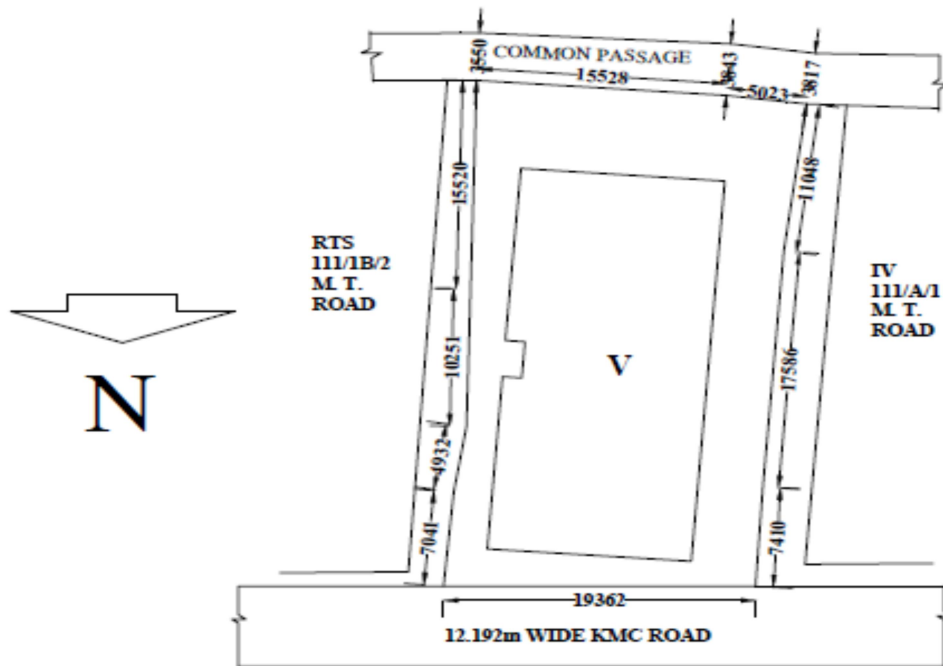

Netflex Nirman

Address: 21/3, Topsia Road South, Kolkata - 700046

Ref No. _____

Date: _____

NAME OF PROJECT: "Netflex Nirman Galaxy 2"

ADDRESS: 111/1B Matheswartola Road, Kolkata - 700046, PS: Pragati Maidan, ward No. 66 of Borough - VII of KMC, WB, India

LOCATION MAP: KEY PLAN WITH LAT LONG

LATITUDE: 22.5466166057; LONGITUDE: 88.3929376576

SITE PLAN

SCALE - 1:600

NETFLEX NIRMAN

Suresh Chandra

Partner

Contact: 9831310461 / 9331002351. Mail: netflexnirmankolkata@gmail.com
